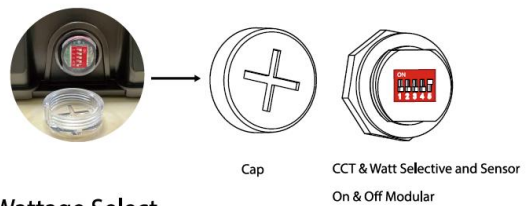

LED Mini Wall Pack - MWP Series

Application: Perfect for indoor and outdoor locations such as decks, front doors, porches, patios, corridors, walkways, or any other common areas.

Certification

Dimension

Specifications

Model	HYA-MWP-962-3W3CCT
Wattage	15W-20W-25W
Dimming	0-10V
Lumen Output	1800-2400-3000Lm
Input Voltage	AC100-277V 50/60Hz
CCT	3000K-4000K-5000K Selectable
CRI	Ra>80
Working Temperature	~4°F ~+113°F / ~20°C ~+40°C
Environment Location	WET LOCATIONS (IP66)
Lens	Clear Stripped
Life Span	Lumen Maintenance over 70% @ 50,000+ Hours
Lamp Shell	Bronze
Accessories Option	PC: Photocell Control Pre-Installed
DLC ID	S-K4BGAD
PCS/BOX	10
Master Box Dimension	L390*W335*H245mm / 15.35"x13.18"x9.65"
Master Box Weight	7.1KG / 15.65LB

Feature

The transparent cover on the side can be screwed off easily.

Wattage Select

Photocell

CCT Select