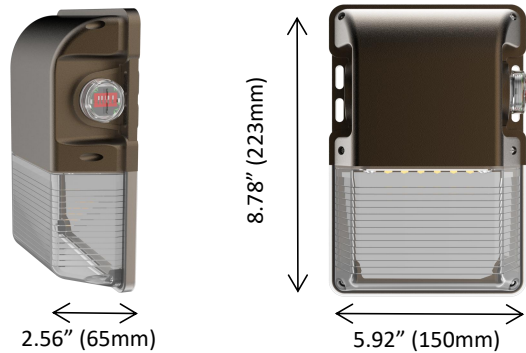

LED Mini Wall Pack - MWP Series

Application: Perfect for indoor and outdoor locations such as decks, front doors, porches, patios, corridors, walkways, or any other common areas.

Certification

Dimension

Specifications

Model	HYA-MWP-962-3W3CCT
Wattage	15W-20W-25W
Dimming	0-10V
Lumen Output	1800-2400-3000Lm
Input Voltage	AC100-277V 50/60Hz
CCT	3000K-4000K-5000K Selectable
CRI	Ra>80
Working Temperature	~4°F ~+113°F / ~20°C ~+40°C
Environment Location	WET LOCATIONS (IP66)
Lens	Clear Stripped
Life Span	Lumen Maintenance over 70% @ 50,000+ Hours
Lamp Shell	Bronze
Accessories Option	PC: Photocell Control Pre-Installed
DLC ID	S-K4BGAD
PCS/BOX	10
Master Box Dimension	L390*W335*H245mm / 15.35"x13.18"x9.65"
Master Box Weight	7.1KG / 15.65LB

Feature

The transparent cover on the side can be screwed off easily.

Wattage Select

Photocell

CCT Select